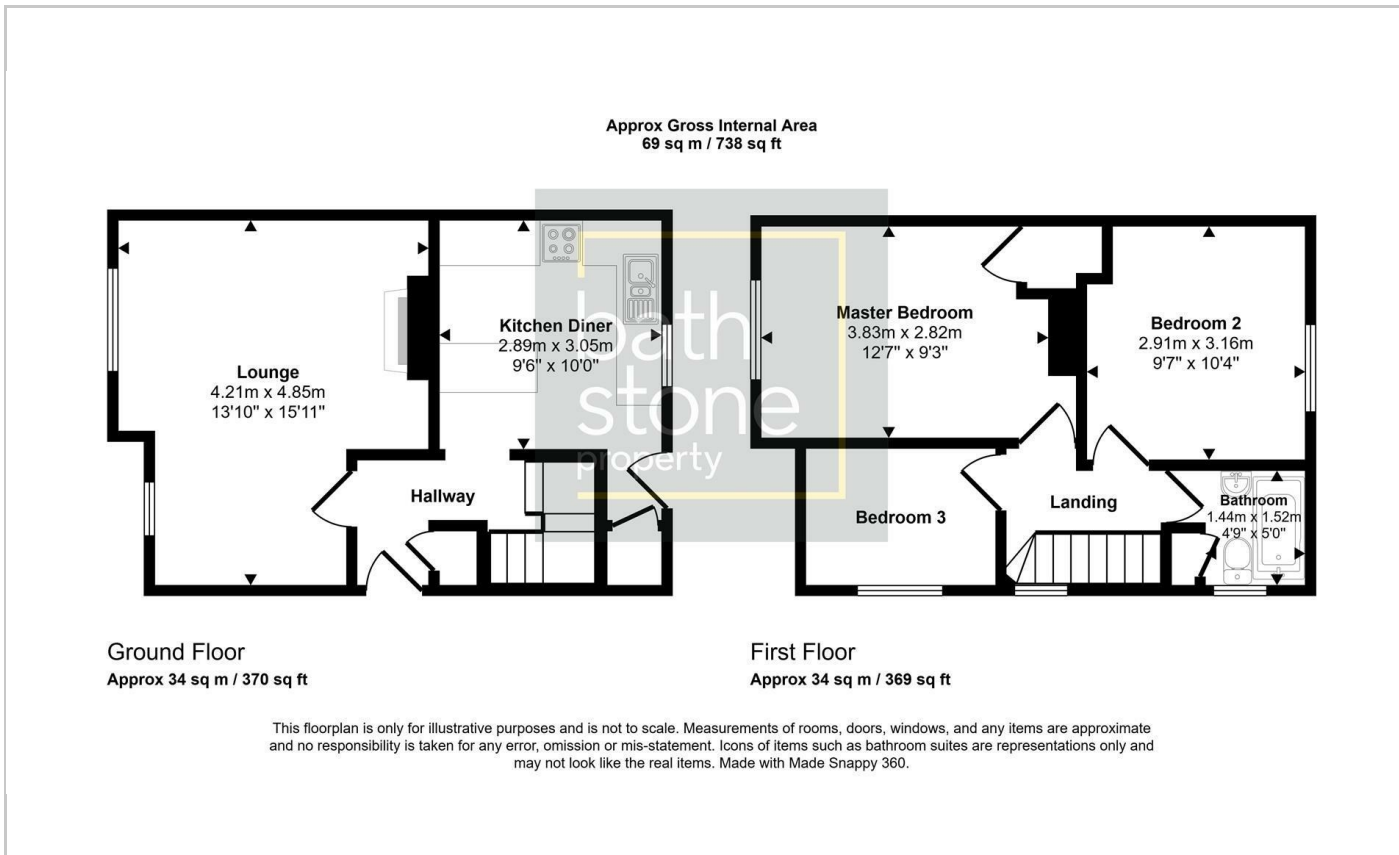

- View more: [underthehammer.com](https://www.underthehammer.com)
- Semi-Detached
- Three Bedrooms
- No Chain

THE PROPERTY

*** AUCTION HOME*** For sale by Under the Hammer online auction on Wednesday 10th June 2026. Head over to our website to download the legal pack, register to bid and see more information.

Energy Efficiency Rating		Current	Potential
Very energy efficient - lower running costs			
(92 plus)	A		
(81-91)	B		82
(69-80)	C		
(55-68)	D	63	
(39-54)	E		
(21-38)	F		
(1-20)	G		
Not energy efficient - higher running costs			
England & Wales		EU Directive 2002/91/EC